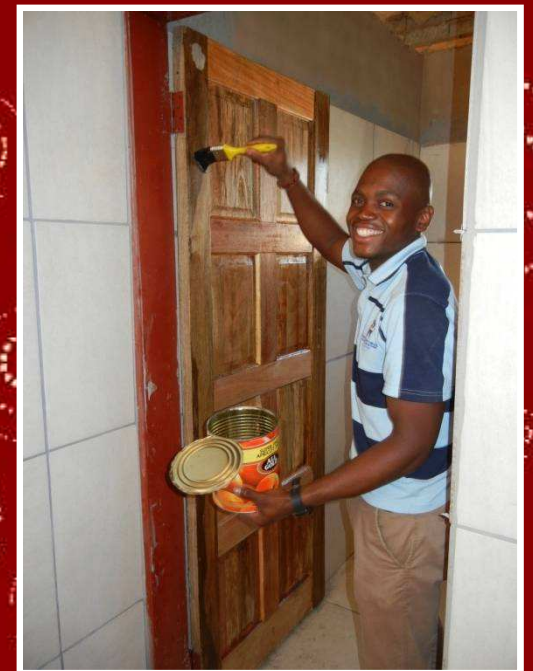

www.kwalata-initiatives.co.za